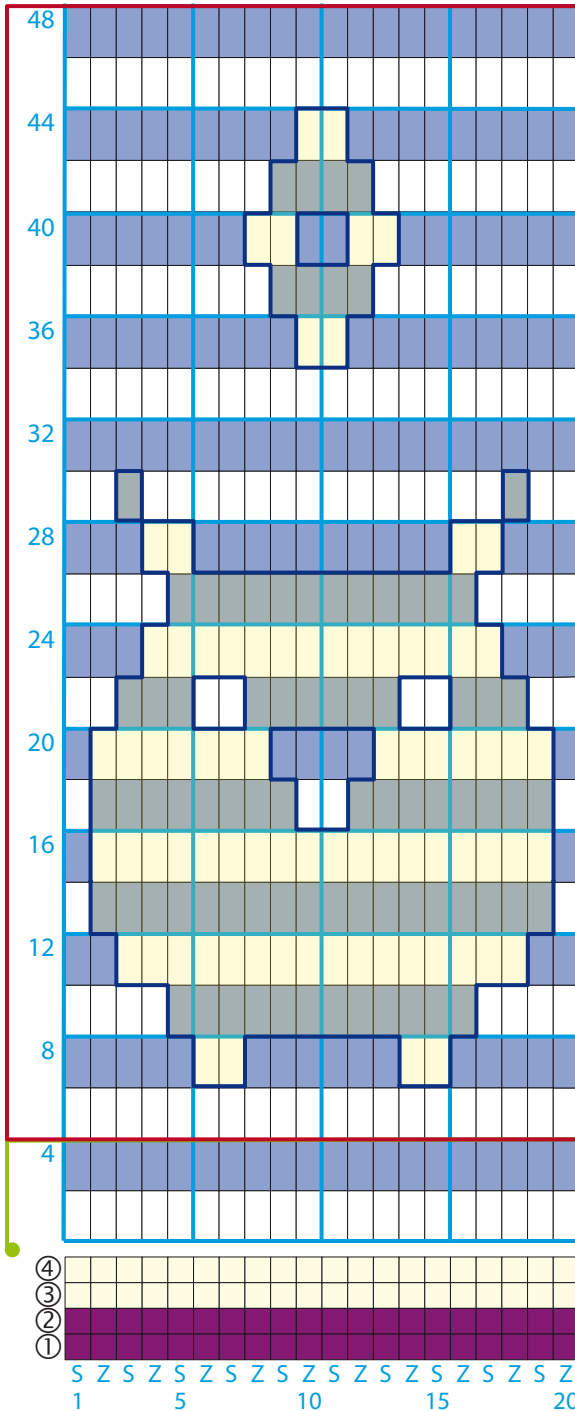

www.brettchenweben.com

Eule | Owl

Motiv-Rapport | Design repeat

Hintergrund Rapport
Background repeat

© Motiv, Webbrief und Layout: Claudia Wollny (http://brettchenweben.com)

Webbrief | Weaving pattern
Eule | Owl
Technik | Technique:
Double Face

Nur für den privaten Gebrauch!
For private use only!

20 Brettchen ohne Randbrettchen
20 tablets without border tablets

Drehen | Turn

-  1 Brettchen, 2 Reihen: vorwärts
1 tablet, 2 rows: forward
-  1 Brettchen, 2 Reihen: rückwärts
1 tablet, 2 rows: backward

Setup | Set-up

-  Motivfarbe | Design color
-  Hintergrundfarbe | Background color

S/Z S-/Z-Kartenstellung | S/Z tablet direction

MEHR INFOS | LEARN MORE

Shop

Arlon-Video

Lilienhain-Video

Der Lilienhain

Erhältlich auf | Available on: www.brettchenweben.com/shop

A Lily Grove

More than 100 and 1 tablet weaving designs
in the Arlon style with 164 weaving patterns

Date of publication: January 2016

ISBN 978-3-00-051033-5 • € 19,90
Softcover with cover flaps 6,7" x 9,5"
176 Pages, Stitched binding
34 Photos und ca. 20 Illustrationen, in full color
164 Weaving patterns for tablet weaving (3/1 twill)
More than 30 border patterns (threaded-in patterns)
Bilingual: German • English